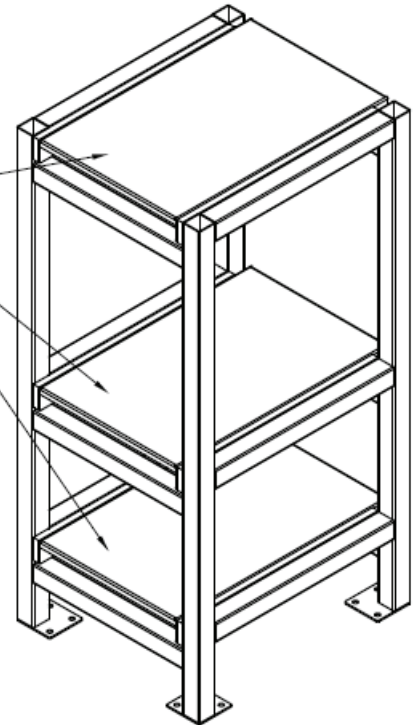

EMP Product

Printer Stand

Easy Slide Trays

- Ability to extend each printer out 18"
- Makes media changes quick and easy
- Avoid removing the door in tight spaces
- Lower media tray for easy access storage

Small Footprint

- Reduces the footprint of two printers by half
- Better use of floor space
- Fits into crowded production environments

Pre-drilled Floor Mounts

- Securely mounts to the floor
- Easy to install

Industrial Coating

- Hardened powder coat
- Withstands harsh environments
- Easy to clean

EMP Product

Printer Stand

TRAYS SLIDE
OUT 18.00

FRONT VIEW

SIDE VIEW